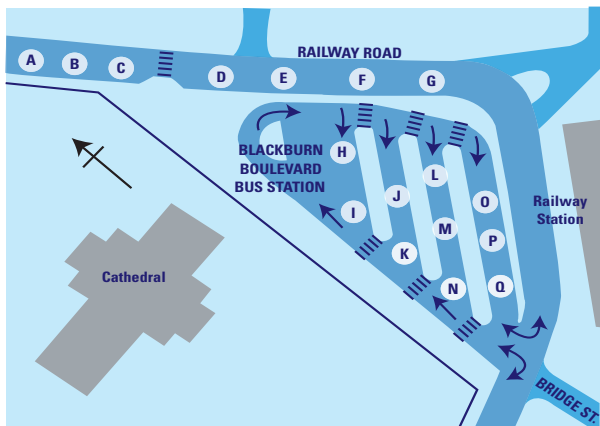

How your services have changed

Timetable revised to incorporate recent changes.

About this leaflet

This timetable has been published by Blackburn with Darwen Borough Council and contains details of services on the routes specified on the front cover. Passengers are reminded that Bus Companies may alter their services by up to five minutes from the advertised time. Every effort has been made to ensure that the information shown in this leaflet is accurate but Blackburn with Darwen Borough Council are not able to accept any responsibility for inaccuracy.

Detailed information on public transport can be obtained from:

Blackburn with Darwen Borough Council - Tel: 01254 53277

Blackburn Visitor Centre, 50-54 Church Street, Blackburn BB1 5AI

Capita Design & Print 01254 273851

The 24 hour clock

This is used throughout this guide to avoid confusion between am and pm times.

For example:

9.00am is shown as 0900

2.15pm is shown as 1415

10.25pm is shown as 2225