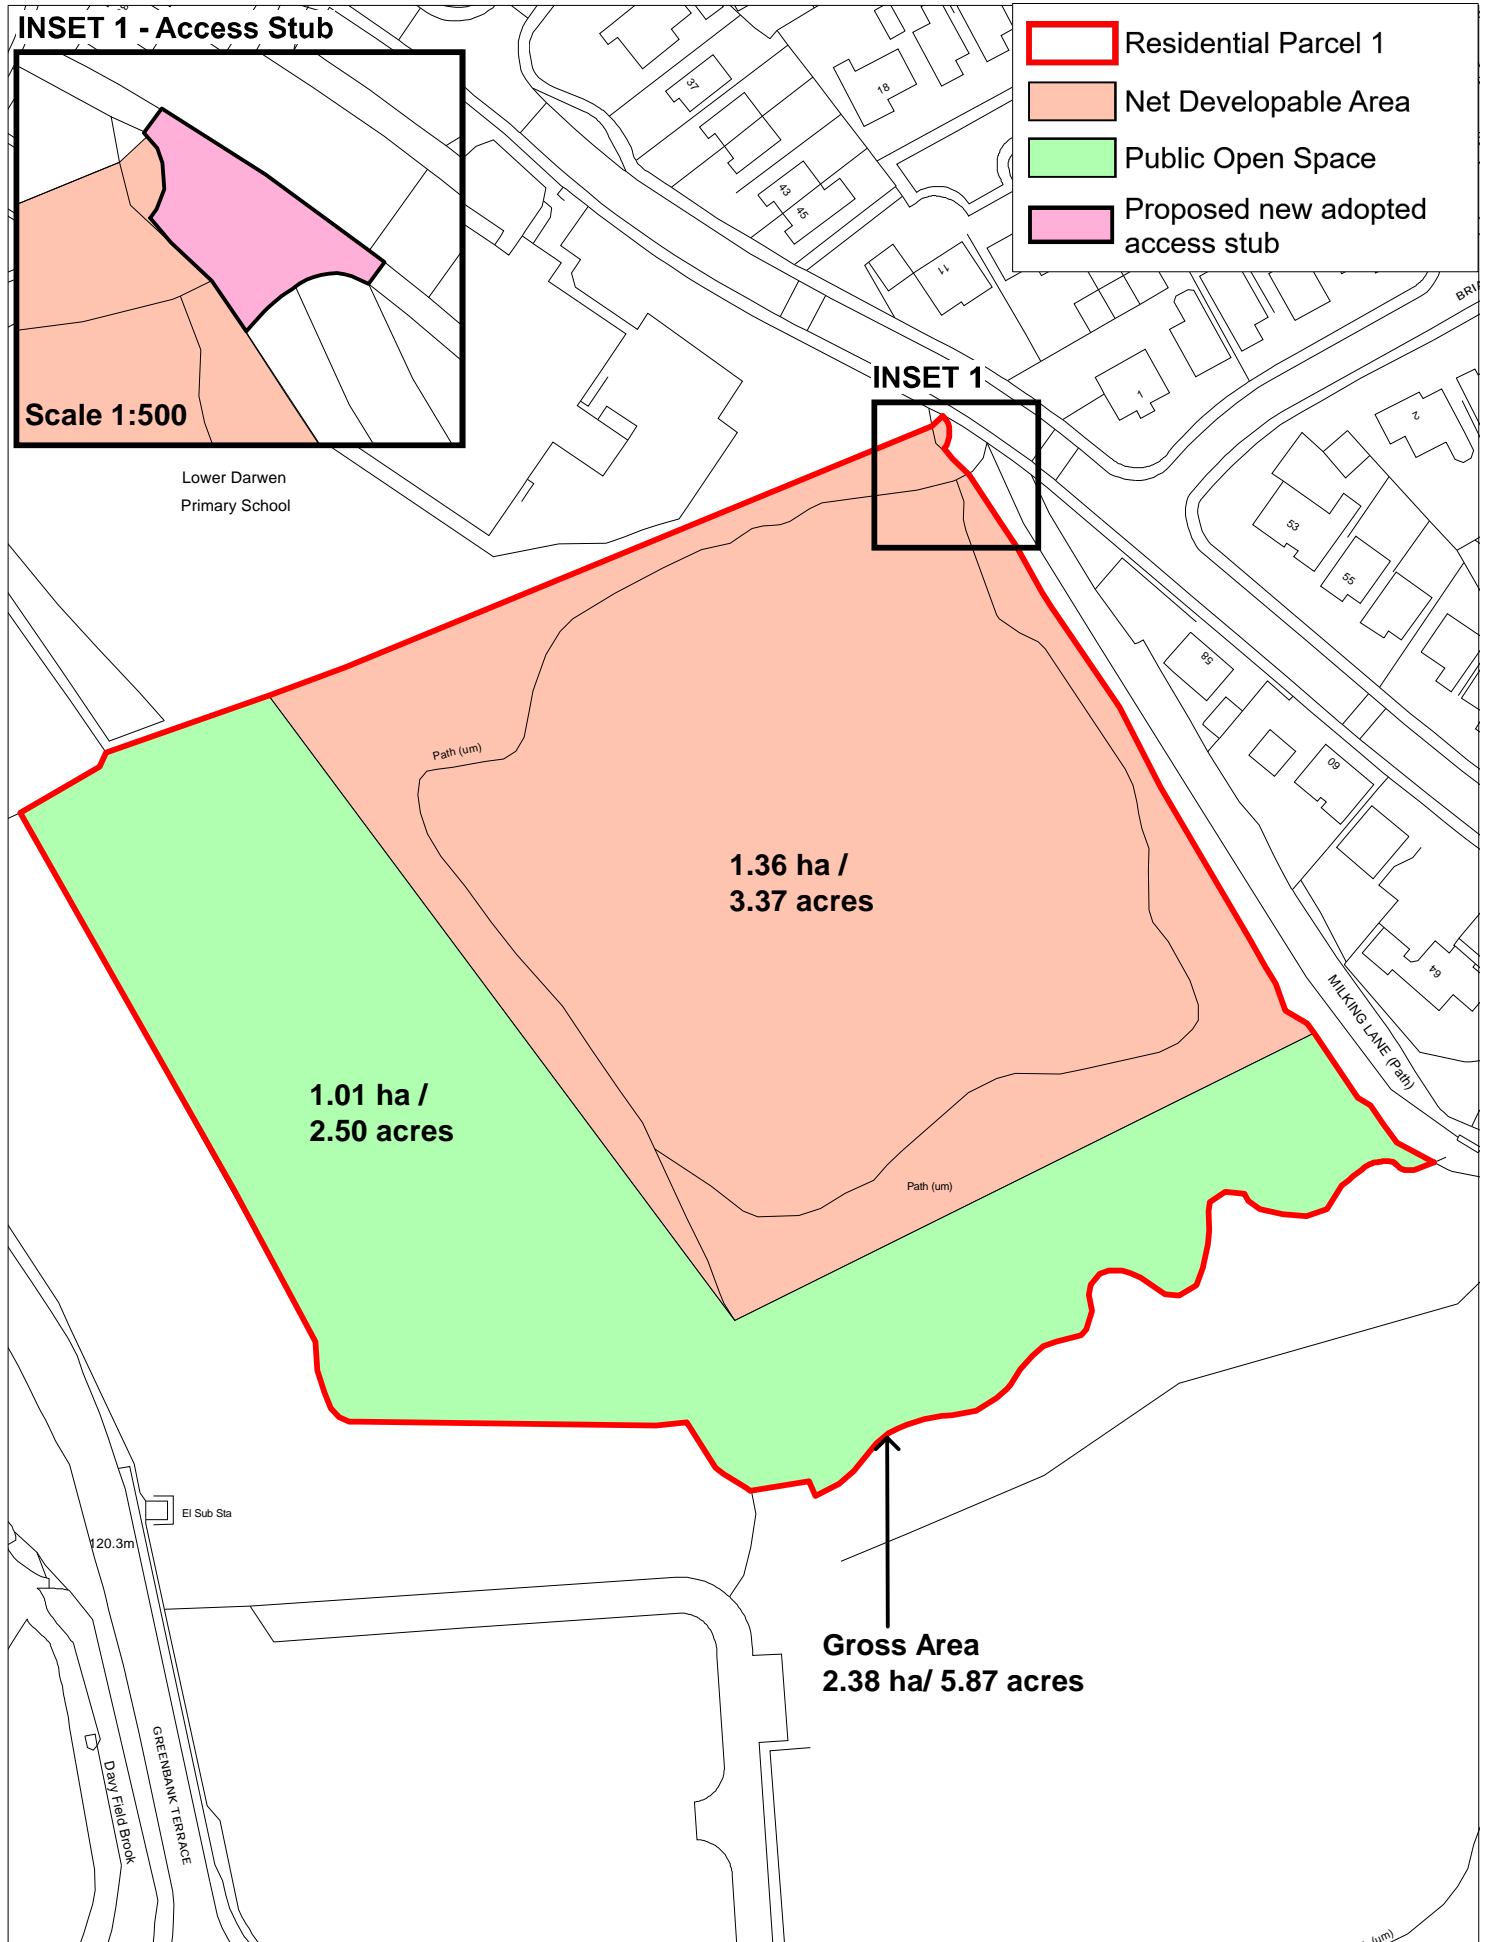

LAND AT MILKING LANE PARCEL 1

Scale 1:1250 @ A4

© Crown copyright and database rights 2020. Ordnance Survey licence number: 100019493