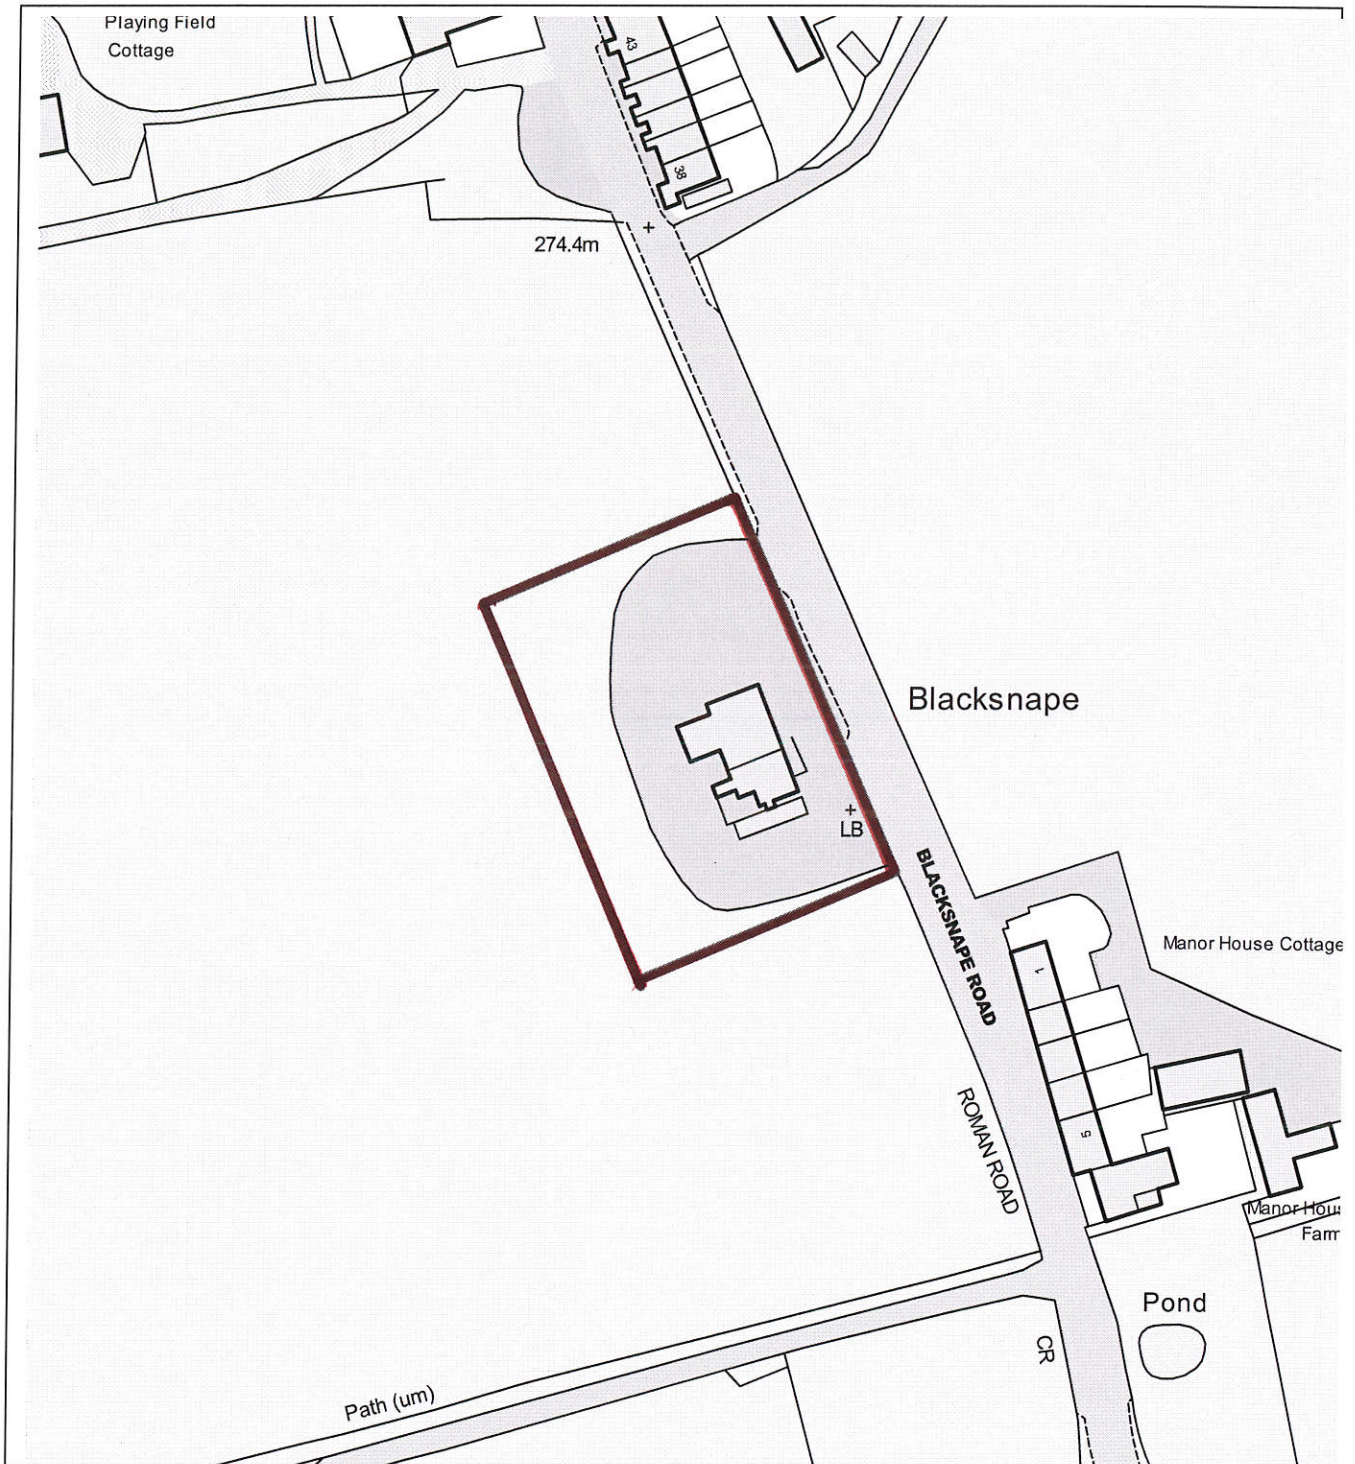

ENQ 05262

117

Red Lion PH, Blacksnape Rd, Darwen

This material has been reproduced from Ordnance Survey digital map data with the permission of the controller of Her Majesty's Stationery Office, © Crown Copyright.