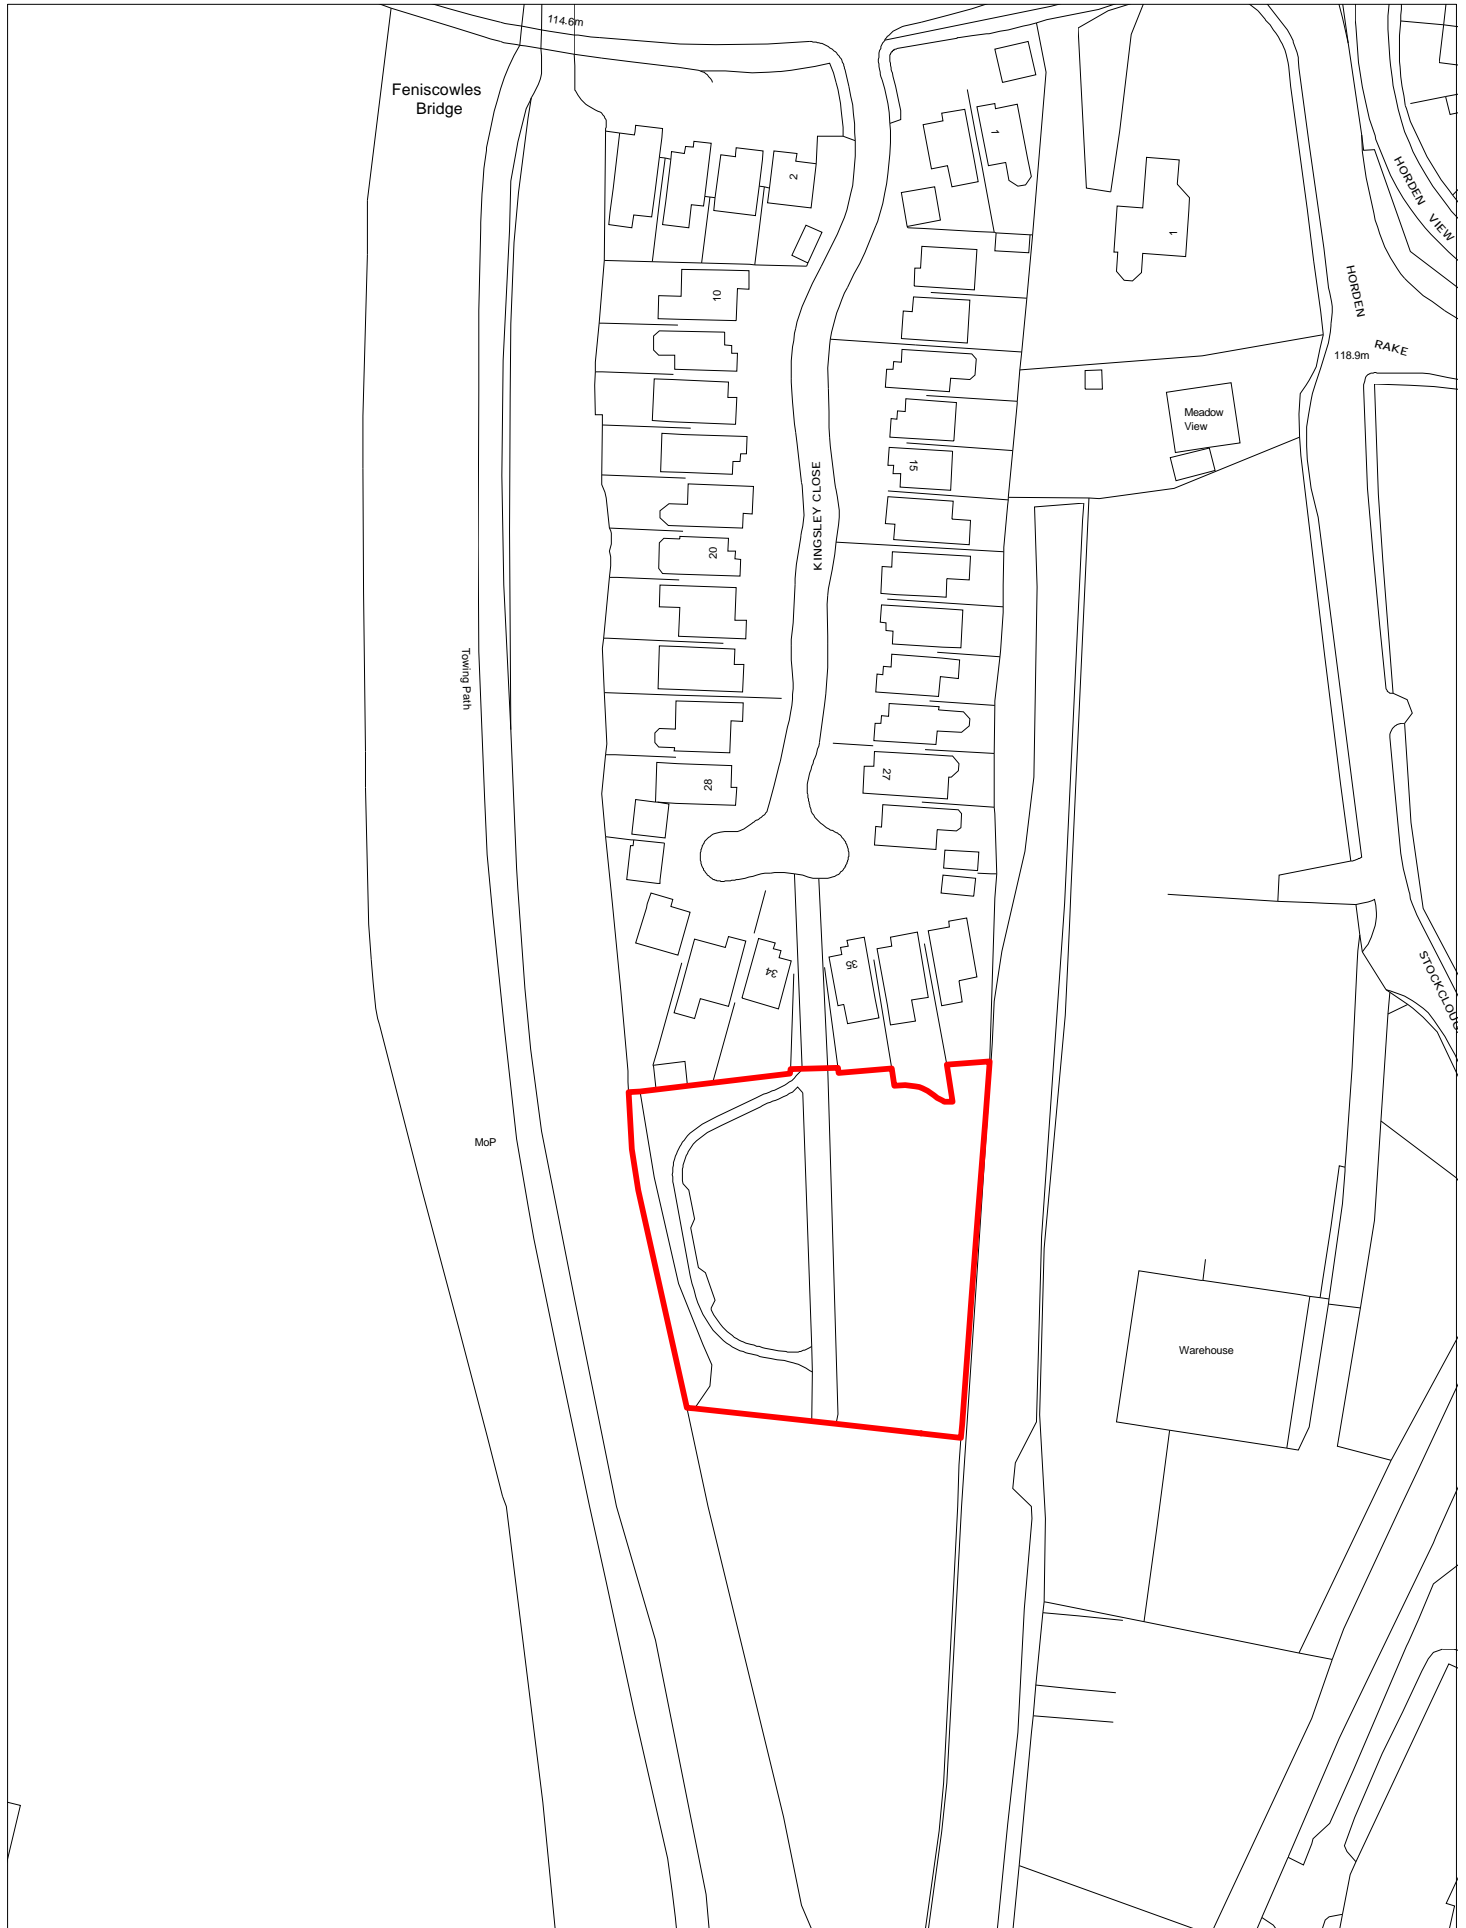

# LAND AT KINGSLEY CLOSE, BLACKBURN

1:1250 @ A4

© Crown copyright and database rights 2021. Ordnance Survey licence number: 100019493