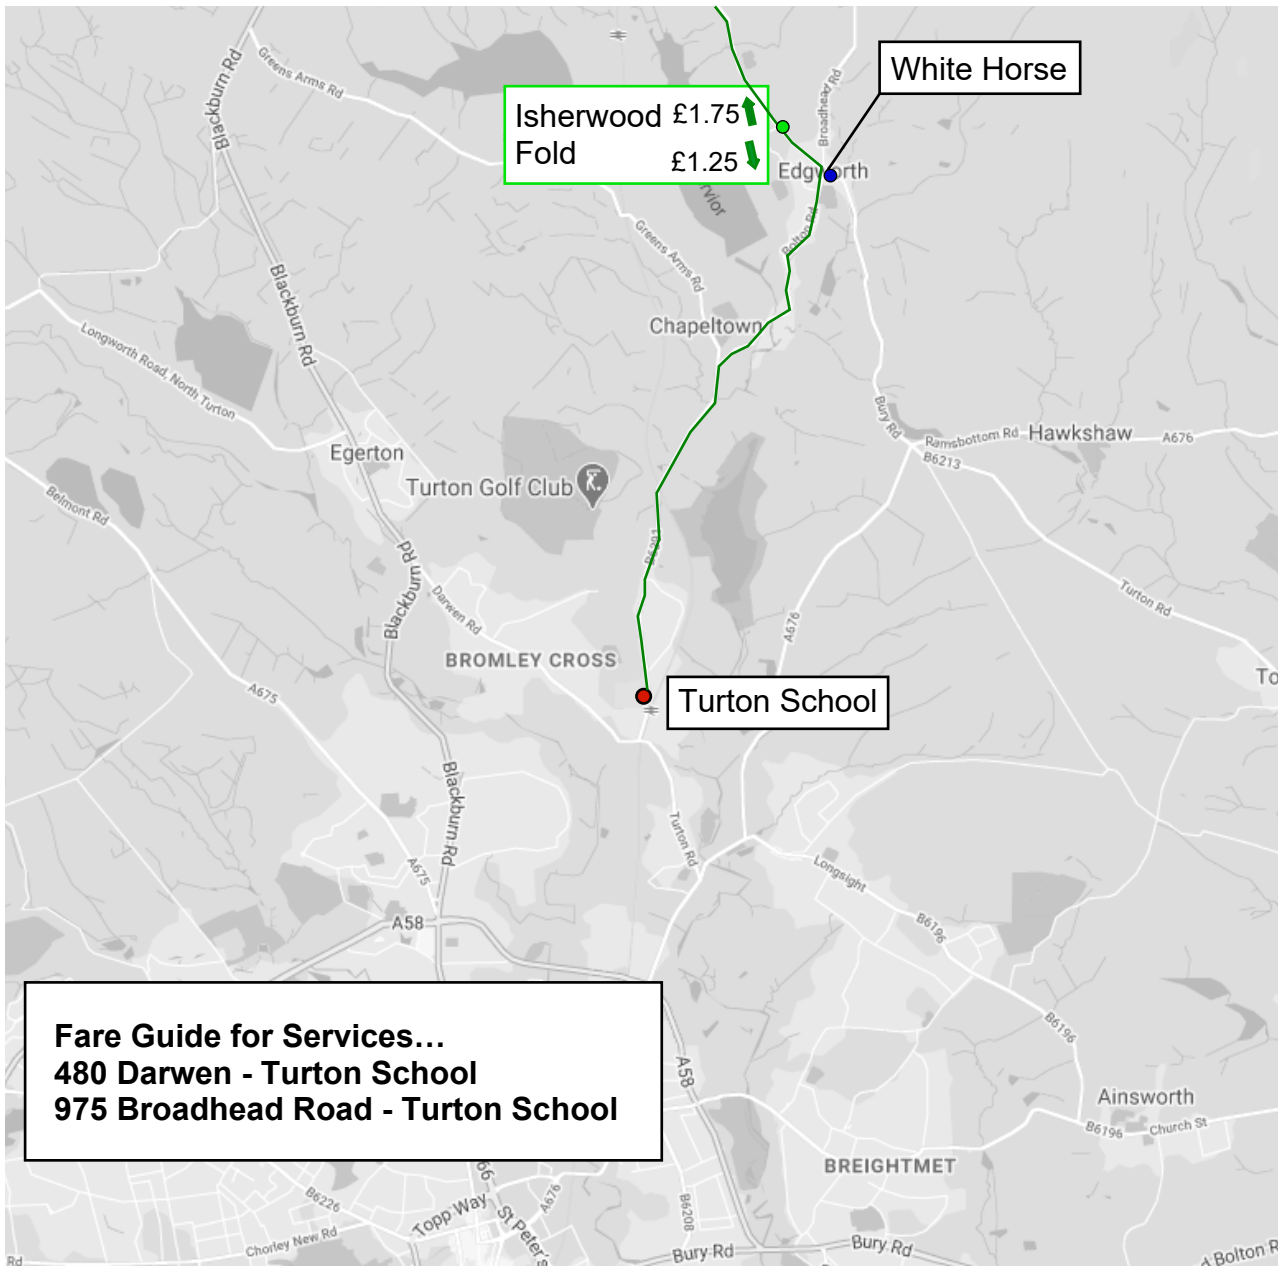

Fare Guide for Services...
480 Darwen - Turton School
975 Broadhead Road - Turton School

To assist you in working out the correct fare for this service, we have produced this guide to help.

Please use the GREEN line for services to Turton School as your fare guide.

For pupils travelling to or from Turton School who board or alight at any bus stop between school and the Isherwood Fold (Blackburn Road) bus stop, your fare will be **£1.25**.

For pupils travelling to or from Turton School who board or alight at any bus stop between Darwen or Crowthorn and the Isherwood Fold (Blackburn Road) bus stop, your fare will be **£1.75**.