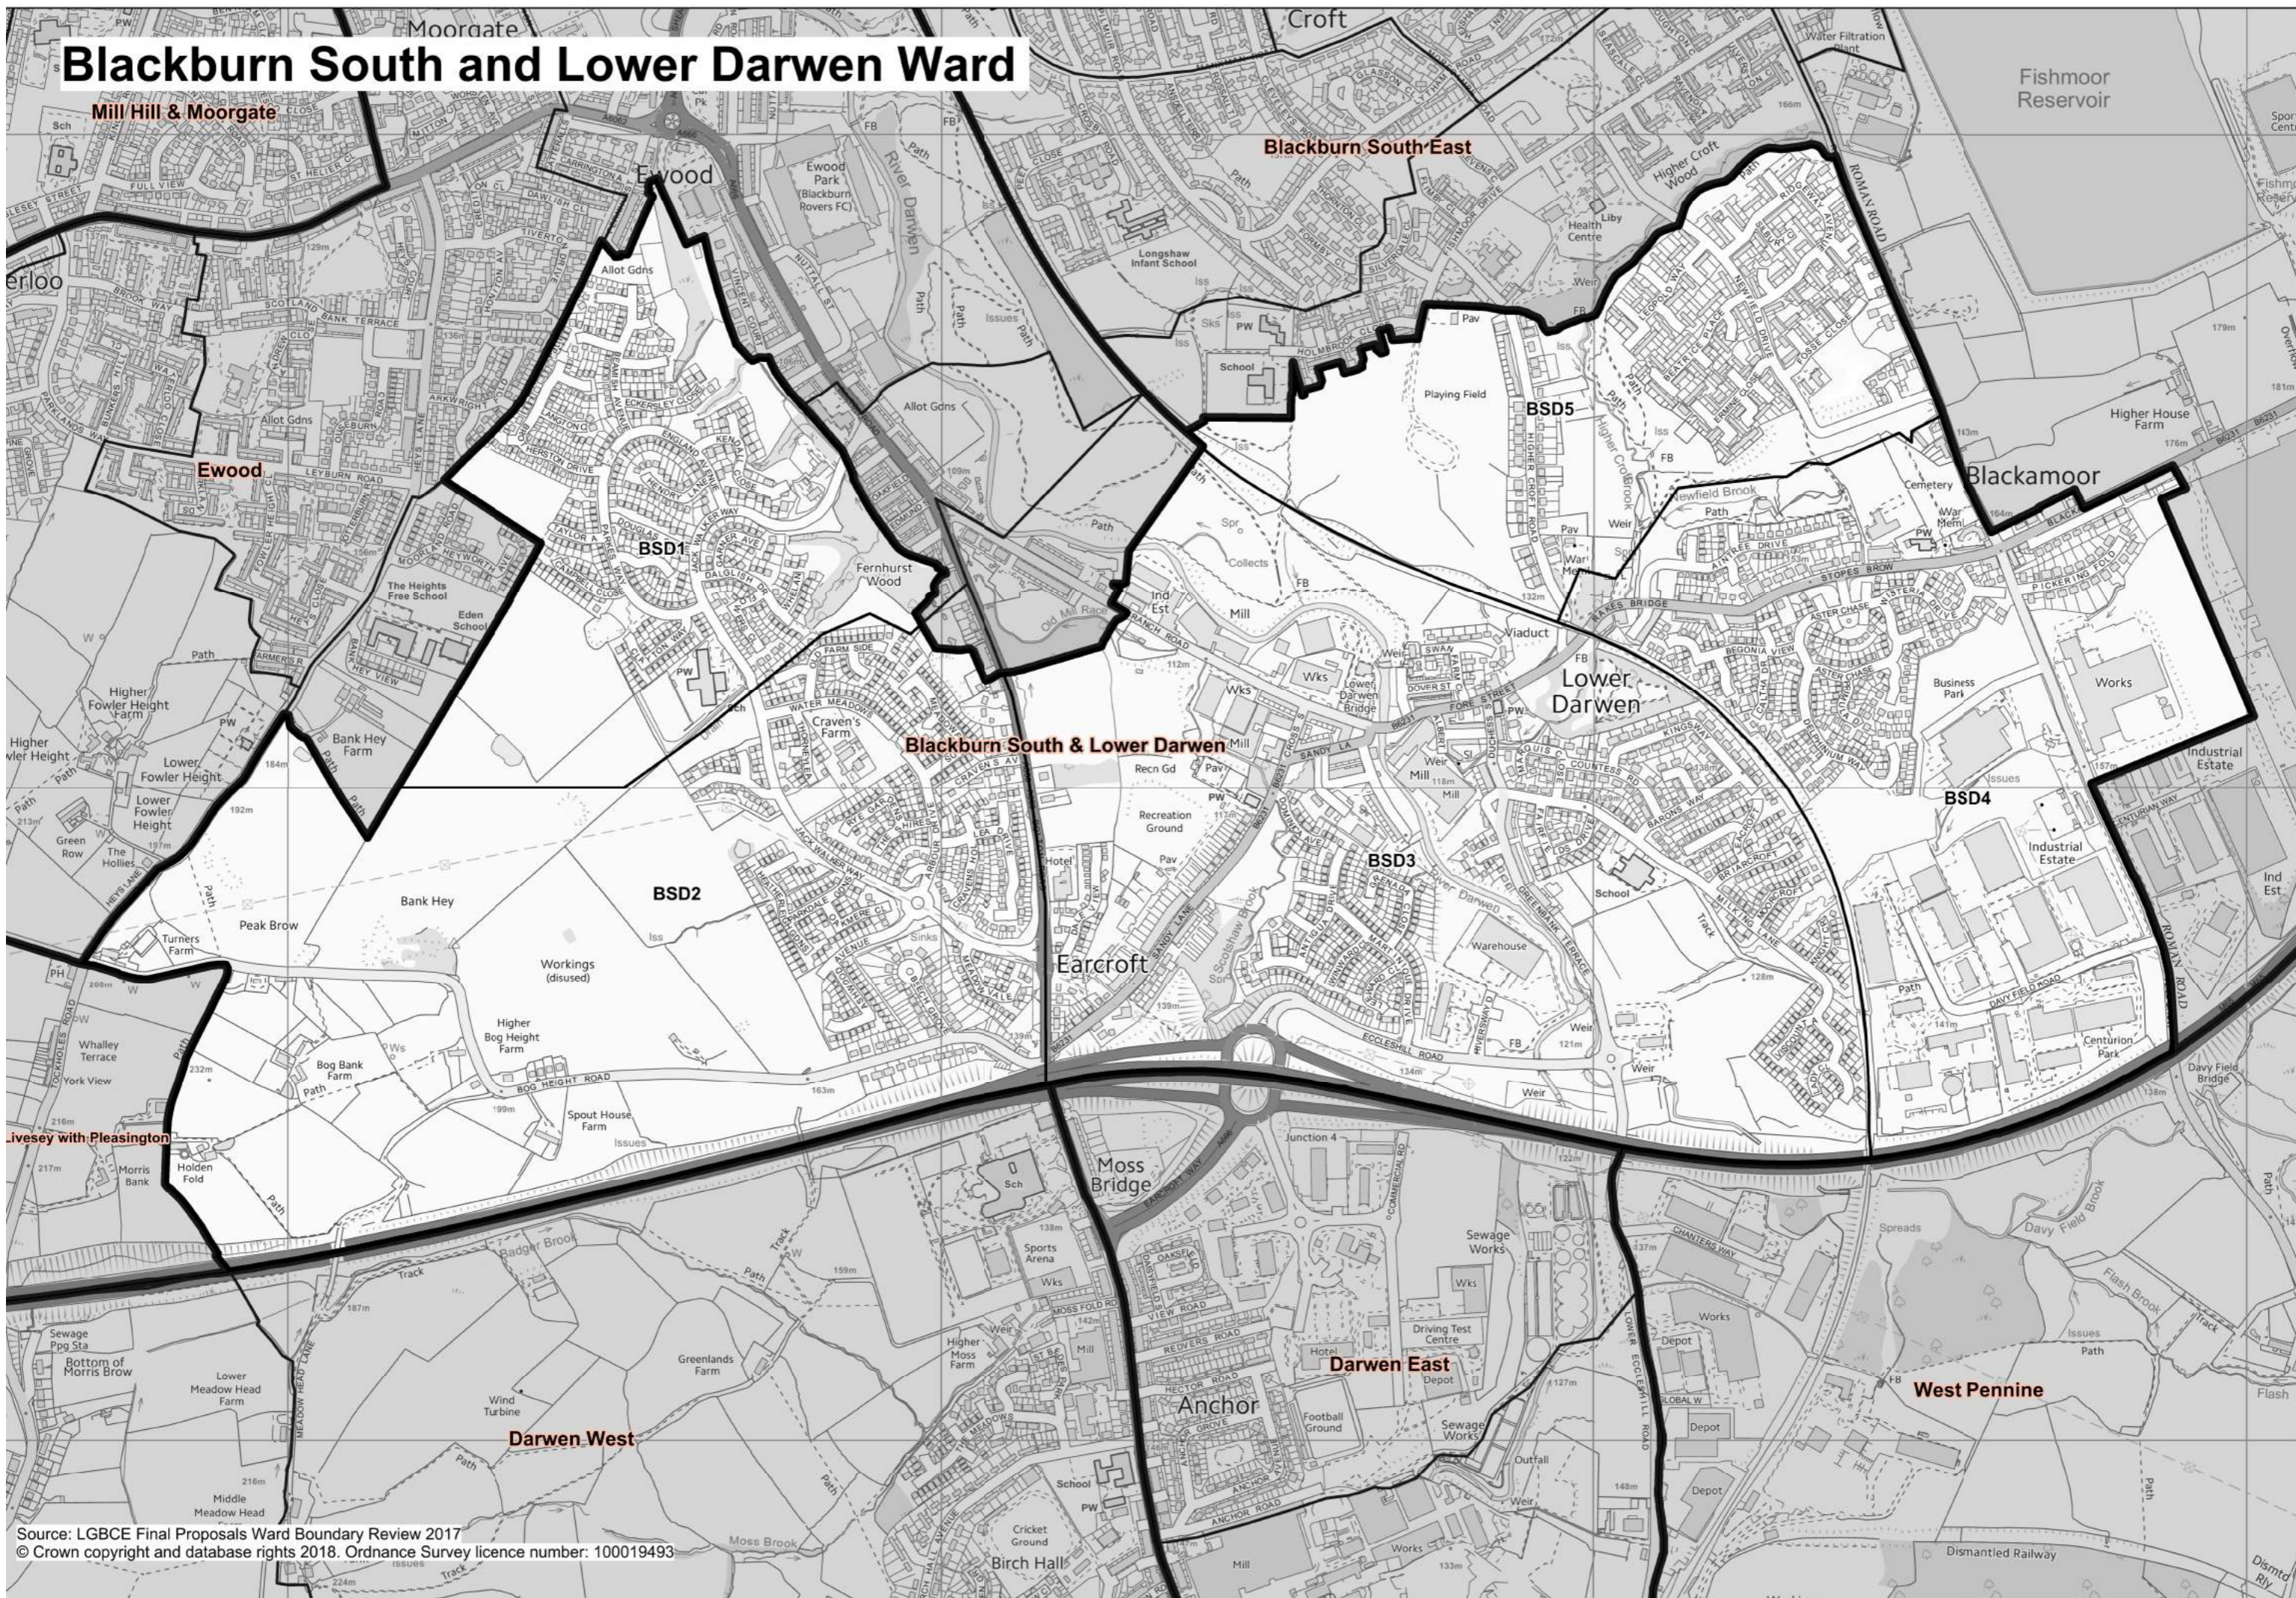

# Blackburn South and Lower Darwen Ward

Source: LGBCE Final Proposals Ward Boundary Review 2017  
© Crown copyright and database rights 2018. Ordnance Survey licence number: 100019493